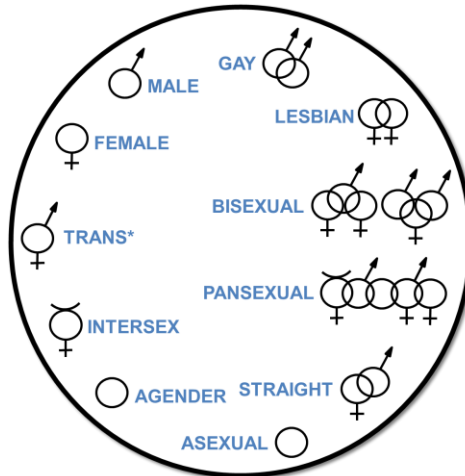

### GENDER CHOICE

These symbols are representations of gender variance and therefore choice. They graphically portray the concept that gender identity is not linear but can have twists, turns, and even question marks.

### YIN YANG YUEN

The *Taijitu* (diagram of supreme ultimate) is the Chinese symbol for *yin* (female) and *yang* (male). It is a classic symbol for the balance and harmony of opposite energies.

### SEX HORMONES

The hormones that create secondary sexual characteristics in humans.

### VARIETIES OF SEXUAL ORIENTATION

Variations in sexual orientation. Symbols include a combination of astrological symbols that represent male ♂ (Mars), female ♀ (Venus), neuter ♃ (Mercury), and asexual ○.