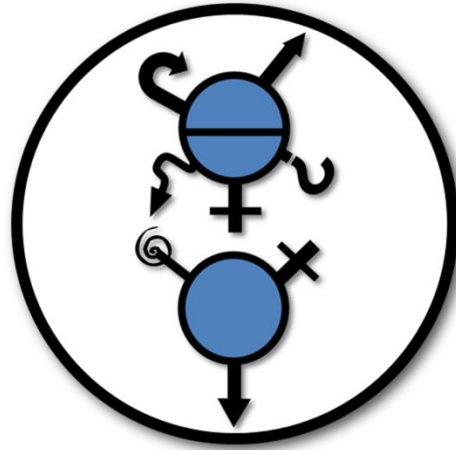

### **ALCHEMICAL UNION OF MALE & FEMALE**

This image of the divine male and divine female, conjoined as one being, represents non-duality. This is the alchemical symbol for the union of male (♂) and Female (♀). The Logos (soul) deconstructs into male and female on the physical plane. The 6-pointed star represents the reconstruction of male (♂) and female (♀) into an Androgyne.

### **PAGAN UNION OF MALE & FEMALE**

A symbol of Androgyny is created from the union of the God and Goddess. The God is represented by the symbol of the Horned God: a half moon pointing up. The Horned God is Associated with nature, sexuality, and hunting. The Goddess is represented by the symbol of the Triple Moon: a circle representing the full moon in the middle, a half moon on the left (waxing moon of new beginnings), and a half moon on the right (waning moon of endings). The Triple Moon can also symbolize the Maiden, the Mother, and the Crone.

### **TRANSSEXUALITY**

A symbol for transsexual transformation consists of the Greek letter "X". As a symbol with 3 bars, it represents the 3 phases of a transsexual's life: the pre-transition, the transition, and post-transition. "X" has multiple meanings. It is the Roman symbol for "10", which is the number of completion and balance. "X" is a graphic representation of the interplay of opposites. "X" also represents the perfectly balanced human, one line being the spiritual, intellectual, active, and male side and the other line being the earthly, rational, passive, and female side. "X" represents the union of dualism. It also represents a cross over, as in transitioning from one physical gender to another. And lastly, "X" is short for the prefix "ex", which means a formerly held position, as in ex-male or ex-female.