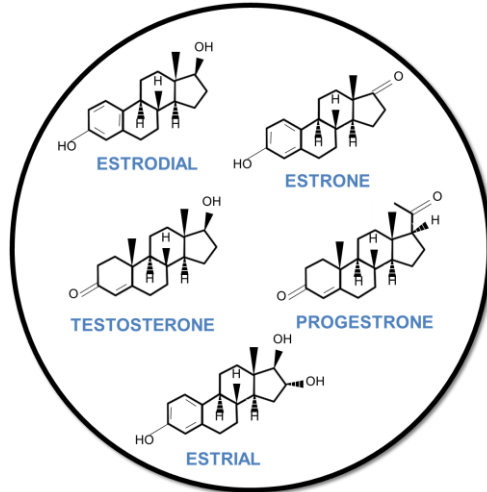

SEX HORMONES

The hormones that create secondary sexual characteristics in humans.