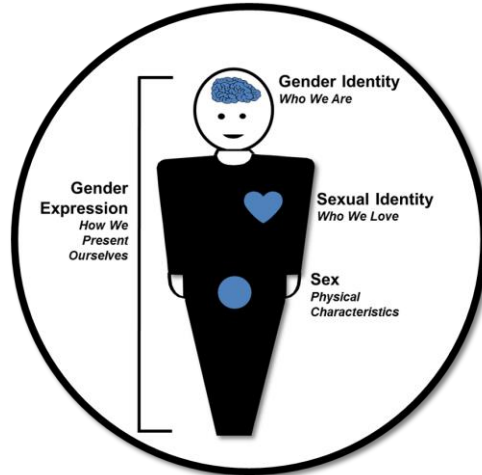

SEX & GENDER DEFINITIONS

Sex, is a physical characteristic of our bodies. Some individuals have male genitalia, some have female genitalia, and others have some of both. Gender identity is a consciousness of who we are. Components of our gender identity include our gender expression and gender role. Sexual identity is a consciousness of who we want to be with romantically or sexually. Components of our sexuality include our sexual orientation and sexual behavior.